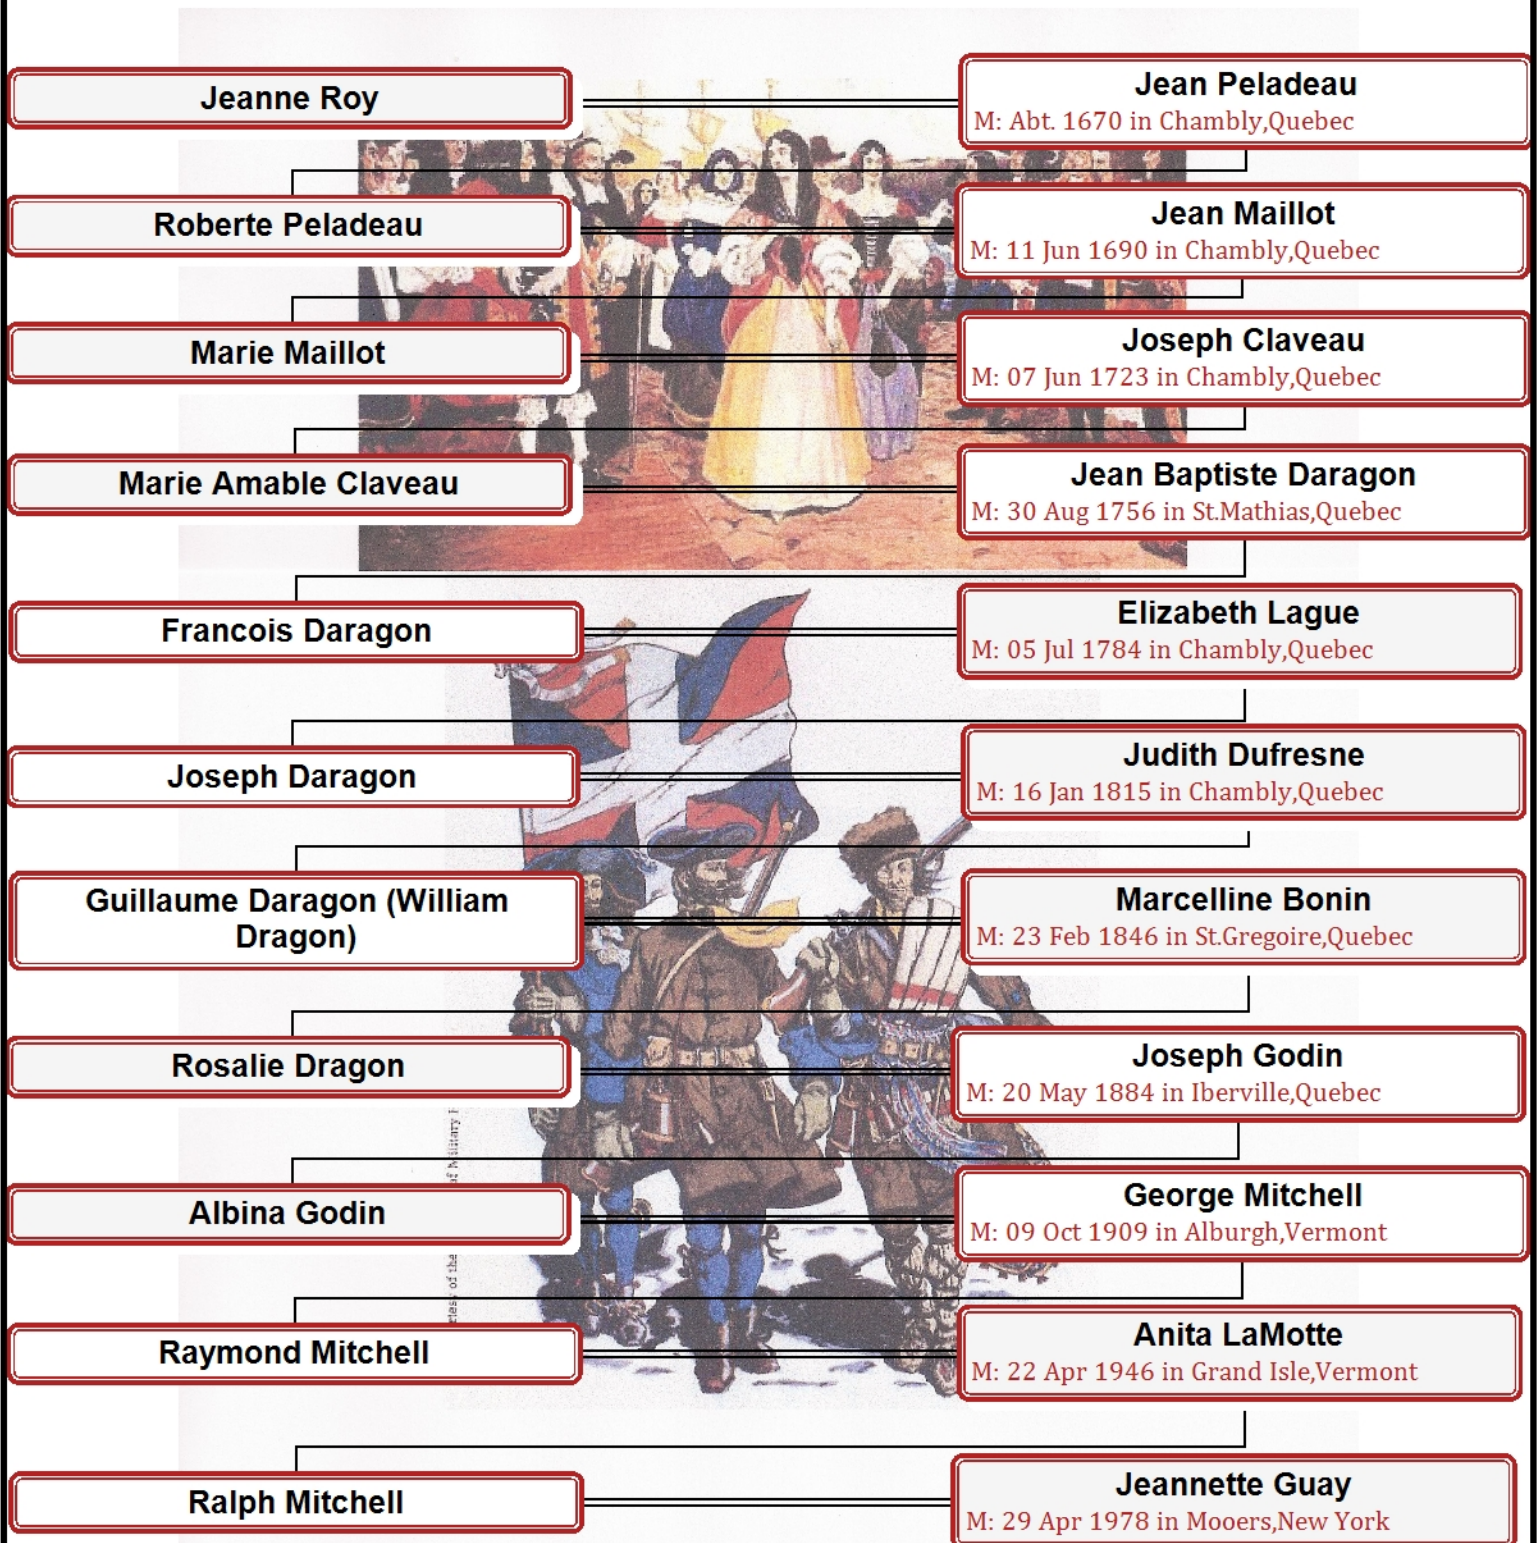

Jeanne Roy and Jean Peladeau to Ralph Mitchell