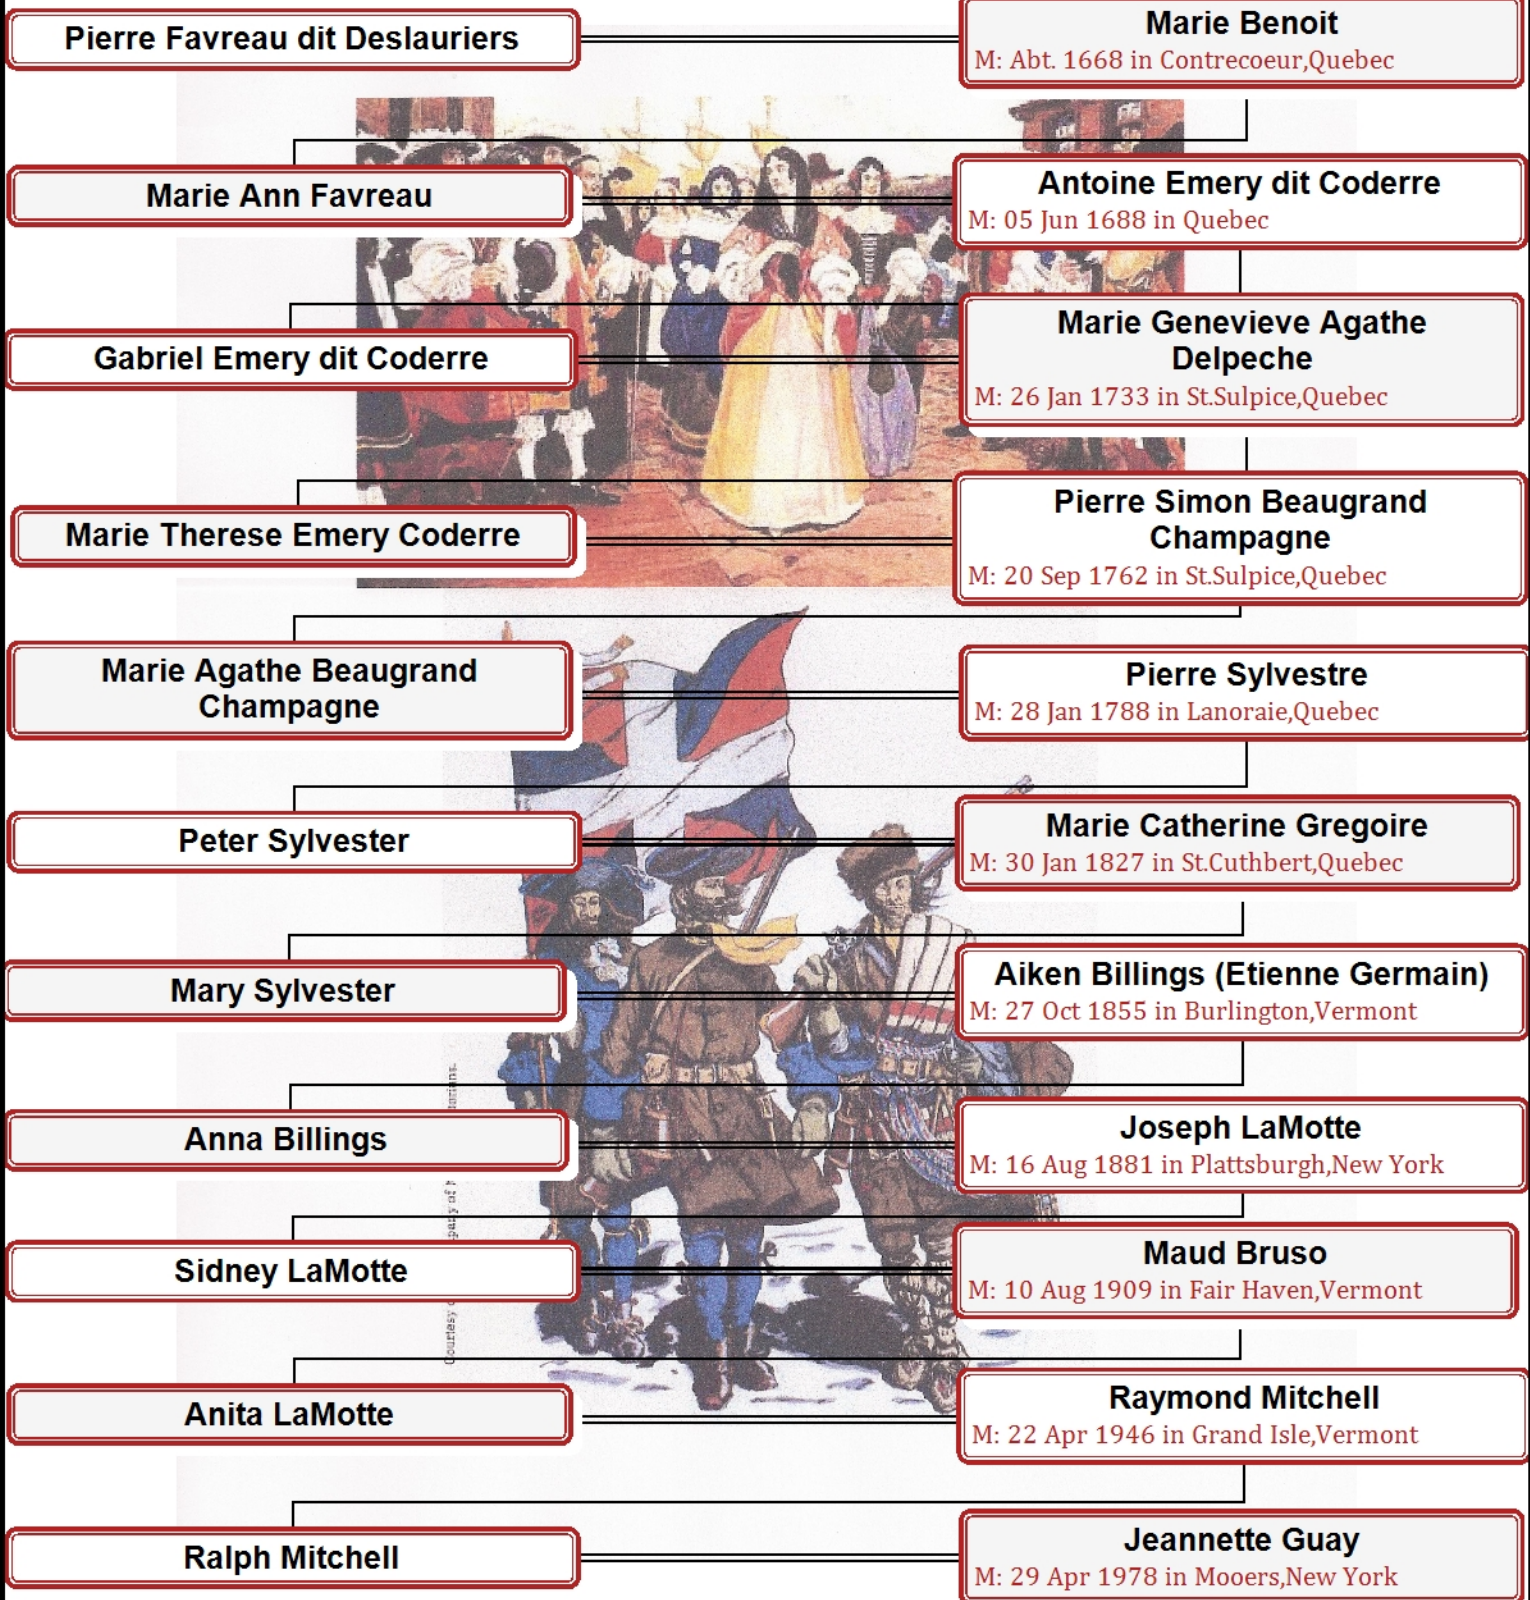

Marie Benoit and Pierre Favreau dit Deslauriers to Ralph Mitchell