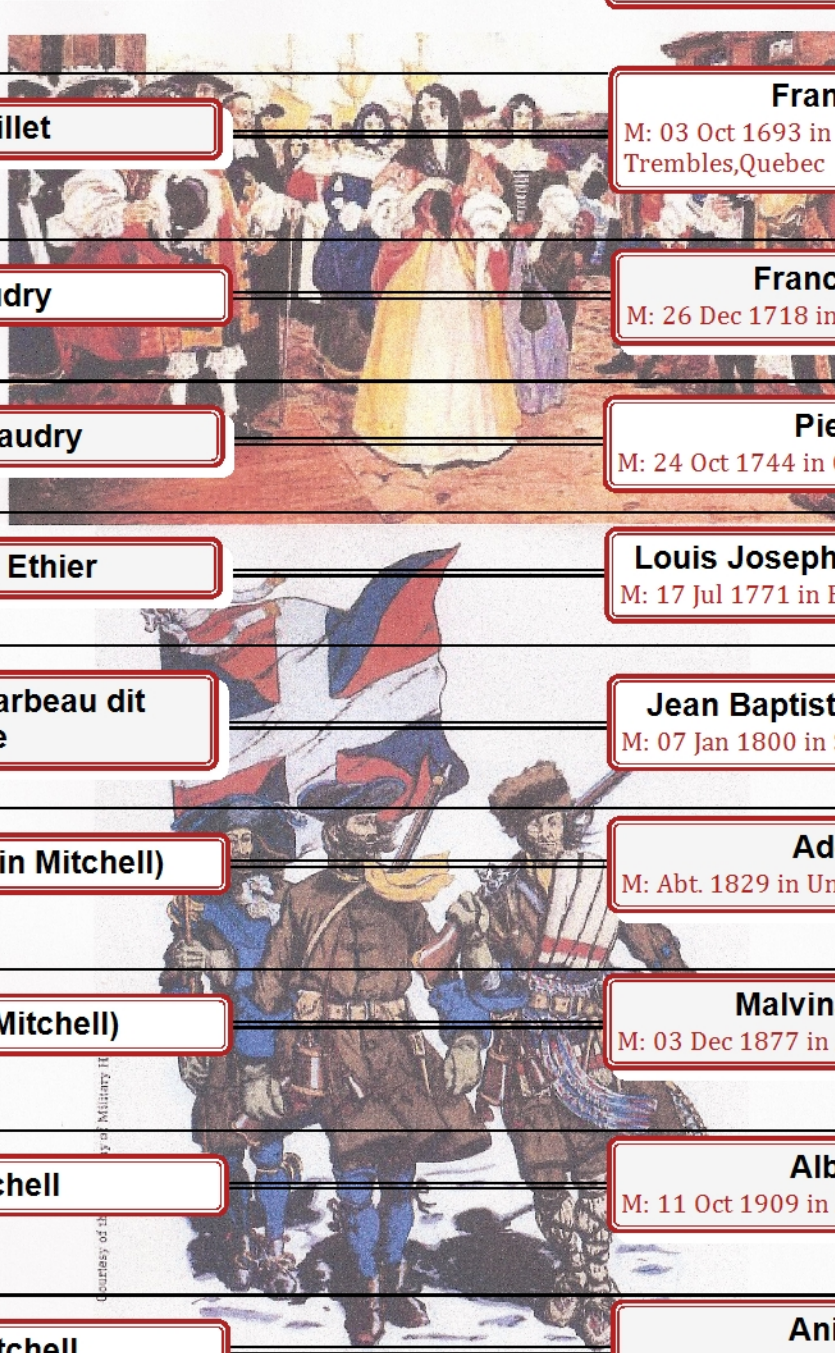

Marie Dubois and Michel Brouillet to Ralph Mitchell

Marie Dubois

Michel Brouillet

M: 03 Nov 1670 in Quebec

Marie Brouillet

Francois Vaudry

M: 03 Oct 1693 in Pointe-Aux-Trembles, Quebec

Michel Vaudry

Francoise Leboeuf

M: 26 Dec 1718 in Montreal, Quebec

Marguerite Vaudry

Pierre Ethier

M: 24 Oct 1744 in Quebec

Marie Therese Ethier

Louis Joseph Barbet dit Lafortune

M: 17 Jul 1771 in Berthier, Quebec

Marie Elizabeth Barbeau dit Lafortune

Jean Baptiste Circe dit St.Michel

M: 07 Jan 1800 in St.Hyacinthe, Quebec

Laurent Circe (Orrin Mitchell)

Adeline Petit

M: Abt. 1829 in United States

George Circe (Mitchell)

Malvina Letourneau

M: 03 Dec 1877 in Alburgh, Vermont

George Mitchell

Albina Godin

M: 11 Oct 1909 in Alburgh, Vermont

Raymond Mitchell

Anita LaMotte

M: 22 Apr 1946 in Grand Isle, Vermont

Ralph Mitchell

Jeannette Guay

M: 29 Apr 1978 in Mooers, New York

Courtesy of the
Library of Military IT