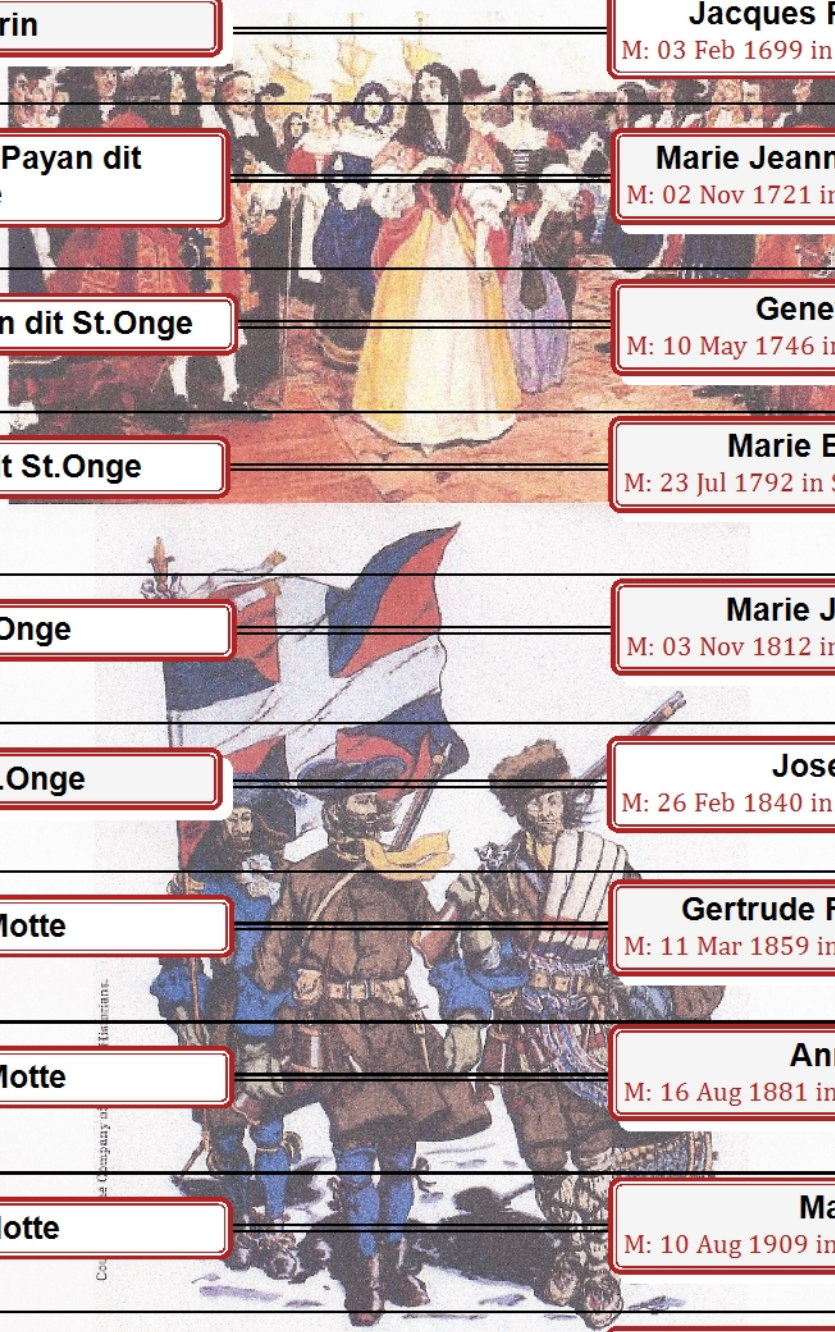

Catherine Lemesle and Pierre Morin to Ralph Mitchell

Catherine Lemesle

Pierre Morin

M: 13 Jun 1672 in Silery,Quebec

Louise Morin

Jacques Payan dit St.Onge

M: 03 Feb 1699 in Three Rivers,Quebec

Joseph Jacques Payan dit St.Onge

Marie Jeanne Genevieve Legris

M: 02 Nov 1721 in Quebec City,Quebec

Louis Joseph Payan dit St.Onge

Genevieve Daleret

M: 10 May 1746 in Quebec City,Quebec

Antoine Payan dit St.Onge

Marie Breau-Chayotte

M: 23 Jul 1792 in St.Hyacinthe,Quebec

Charles St.Onge

Marie Josephe Vandal

M: 03 Nov 1812 in La Presentation,Quebec

Marguerite St.Onge

Joseph LaMotte

M: 26 Feb 1840 in Grand Isle,Vermont

Joseph LaMotte

Gertrude Robyor (Robillard)

M: 11 Mar 1859 in Burlington,Vermont

Joseph LaMotte

Anna Billings

M: 16 Aug 1881 in Plattsburg,New York

Sidney LaMotte

Maud Bruso

M: 10 Aug 1909 in Fair Haven,Vermont

Anita LaMotte

Raymond Mitchell

M: 22 Apr 1946 in Grand Isle,Vermont

Ralph Mitchell

Jeannette Guay

M: 29 Apr 1978 in Mooers,New York