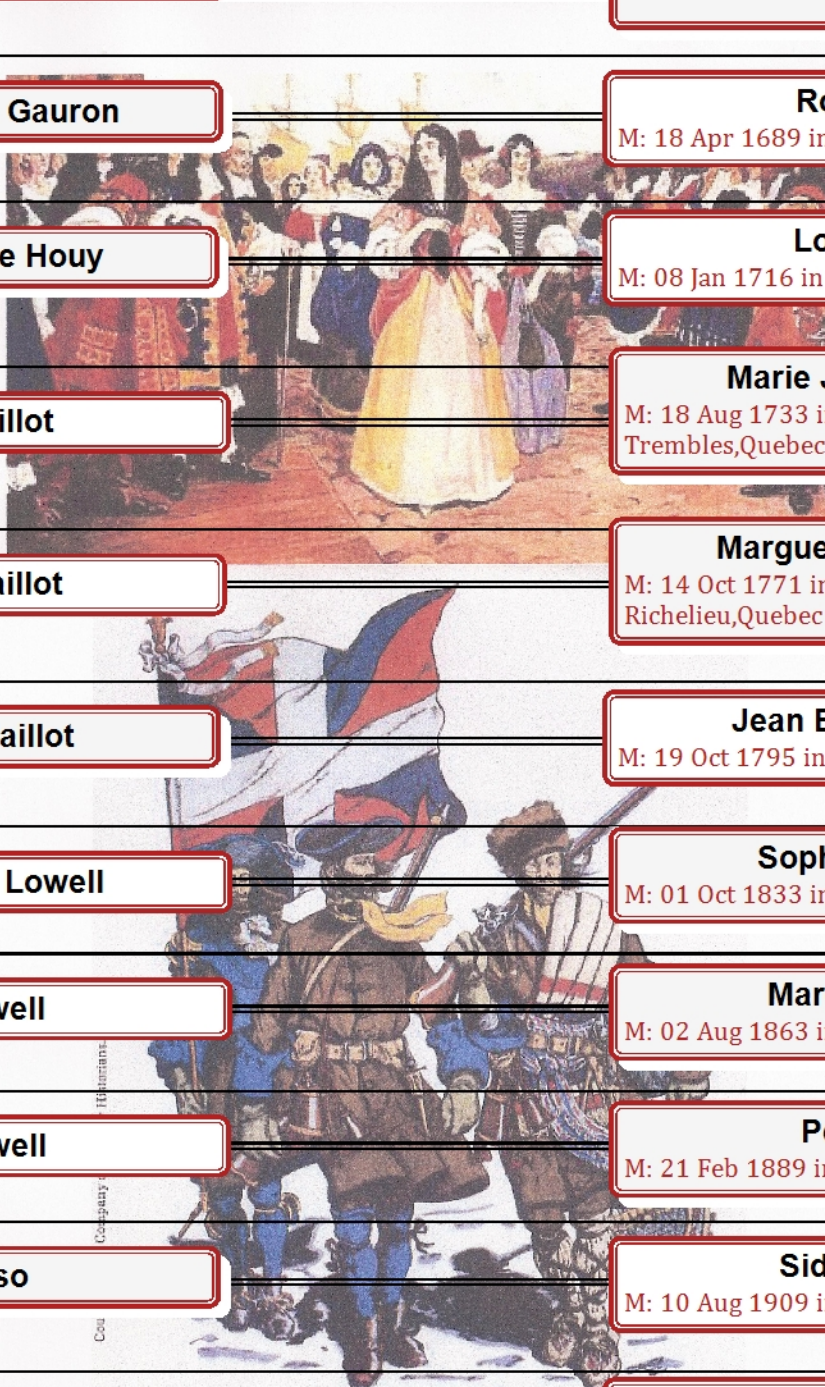

Jacques (Jean) Daniau and Marie Louise Michaud to Ralph Mitchell

Michel Gauron and Marguerite Robineau to Ralph Mitchell

Michel Gauron

Marguerite Robineau

M: 17 Oct 1668 in Quebec City, Quebec

Anne Francoise Gauron

Sidney LaMotte

M: 10 Aug 1909 in Fair Haven, Vermont

Anita LaMotte

Raymond Mitchell

M: 22 Apr 1946 in Grand Isle, Vermont

Ralph Mitchell

Jeannette Guay

M: 29 Apr 1978 in Mooers, New York

Marguerite Samson and Jean Beaugrand Champagne to Ralph Mitchell

Marie Dubois and Michel Brouillet to Ralph Mitchell

Marie Dubois

Michel Brouillet

M: 03 Nov 1670 in Quebec

Marie Brouillet

Francois Vaudry

M: 03 Oct 1693 in Pointe-Aux-Trembles, Quebec