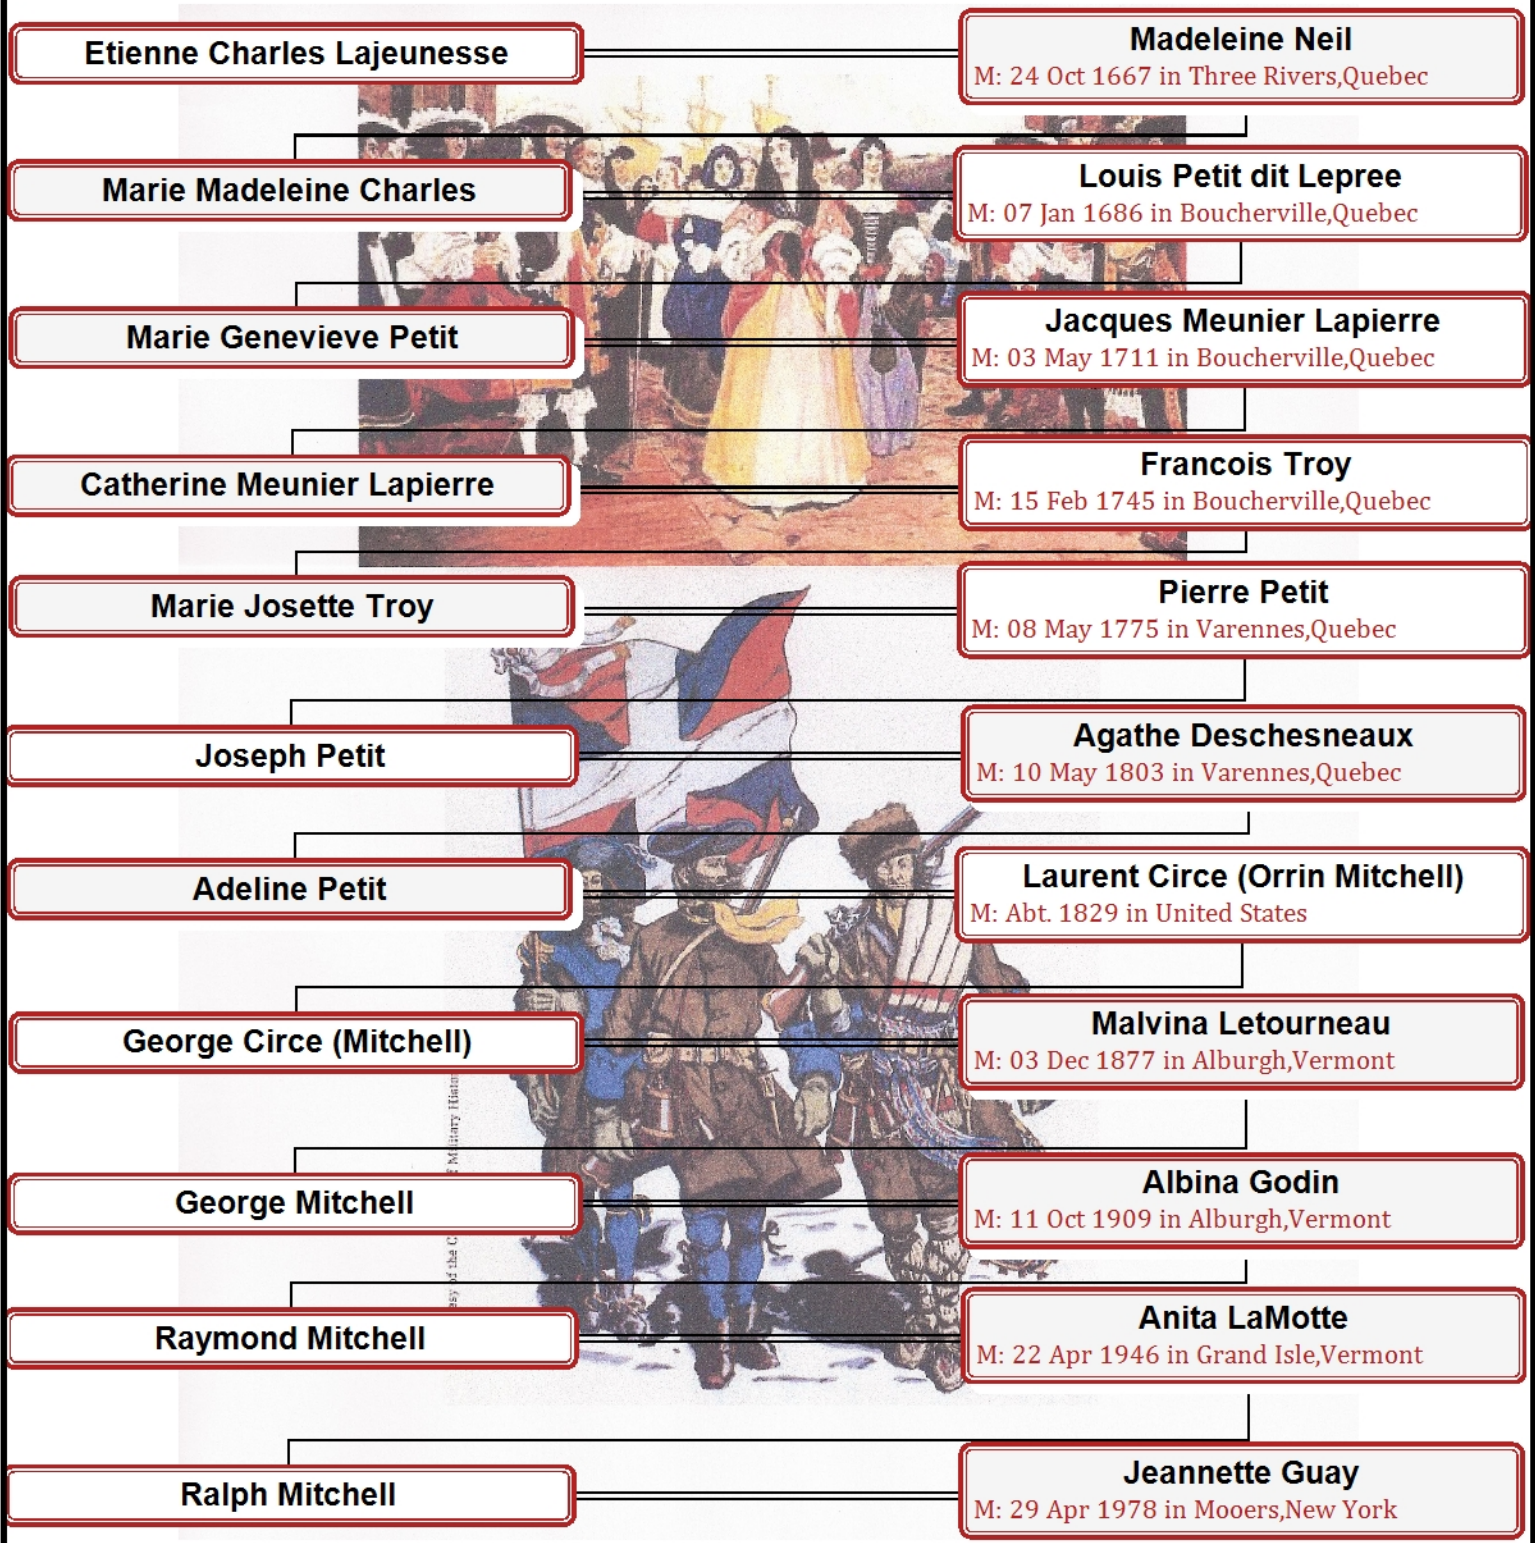

Madeleine Neil and Etienne Charles Lajeunesse to Ralph Mitchell