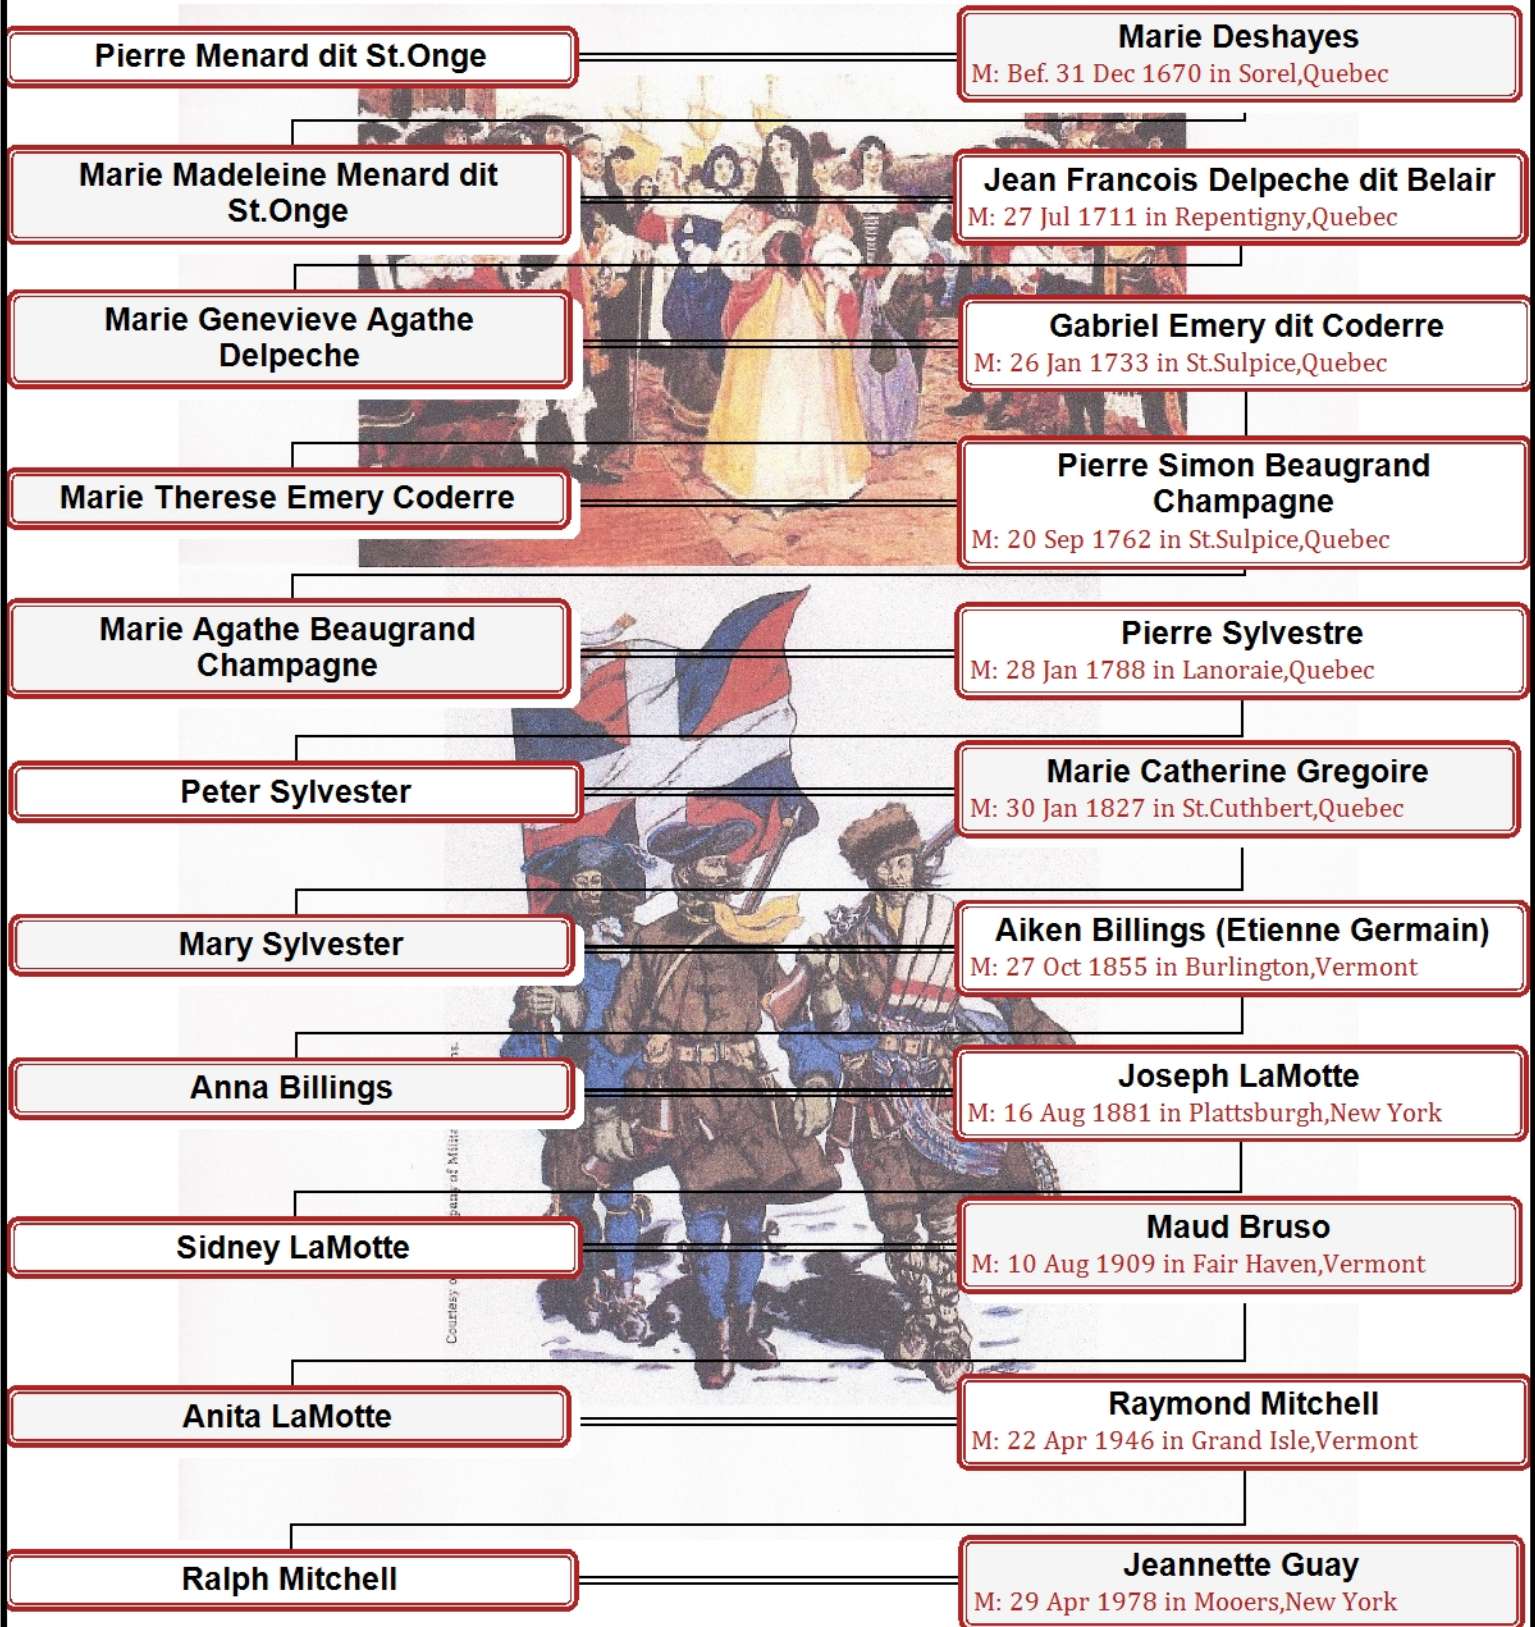

Marie Deshayes and Pierre Menard dit St.Onge to Ralph Mitchell