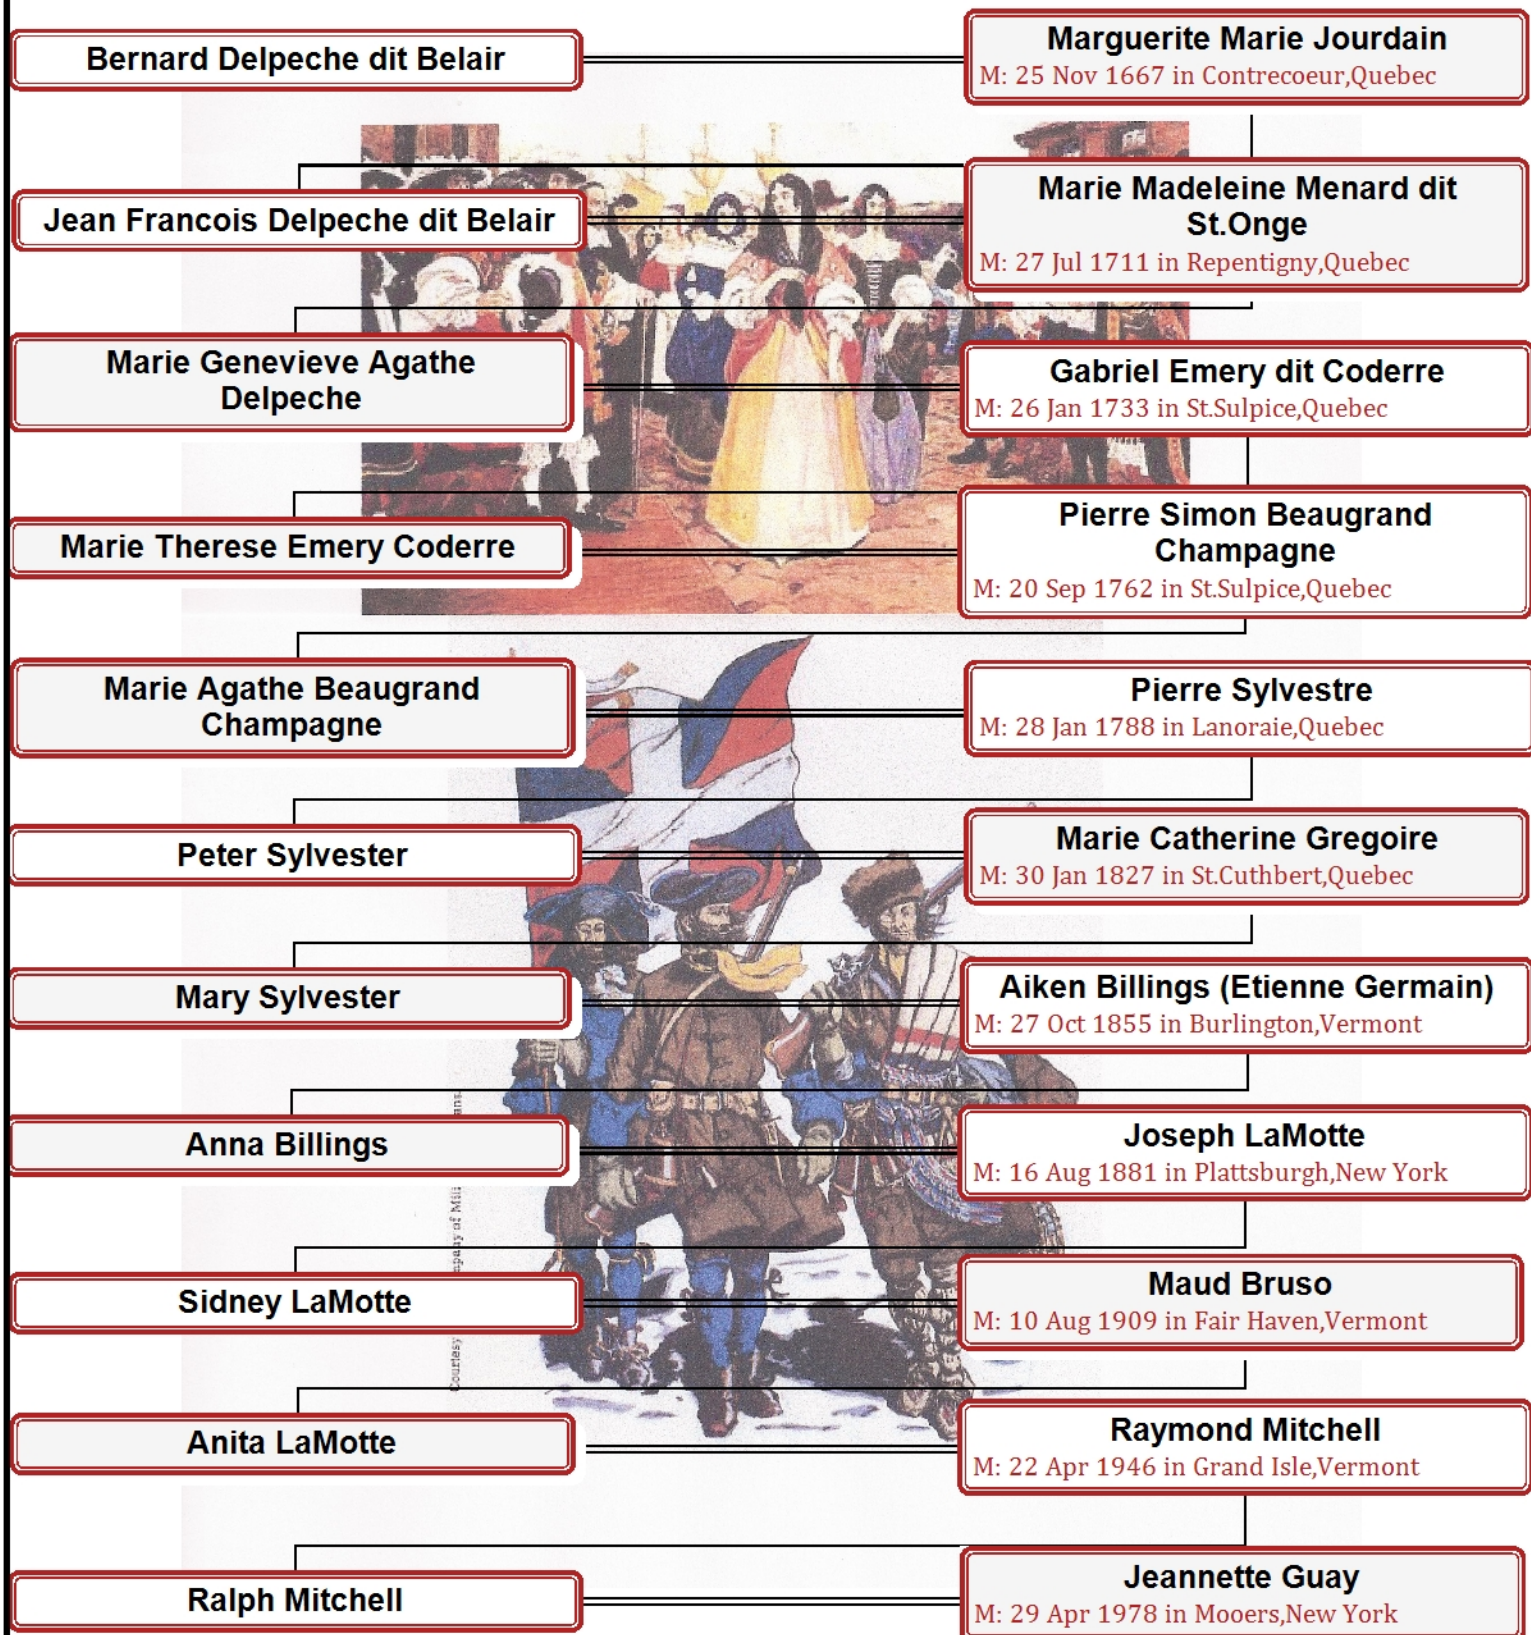

Marguerite Marie Jourdain and Bernard Delpeche dit Belair to Ralph Mitchell