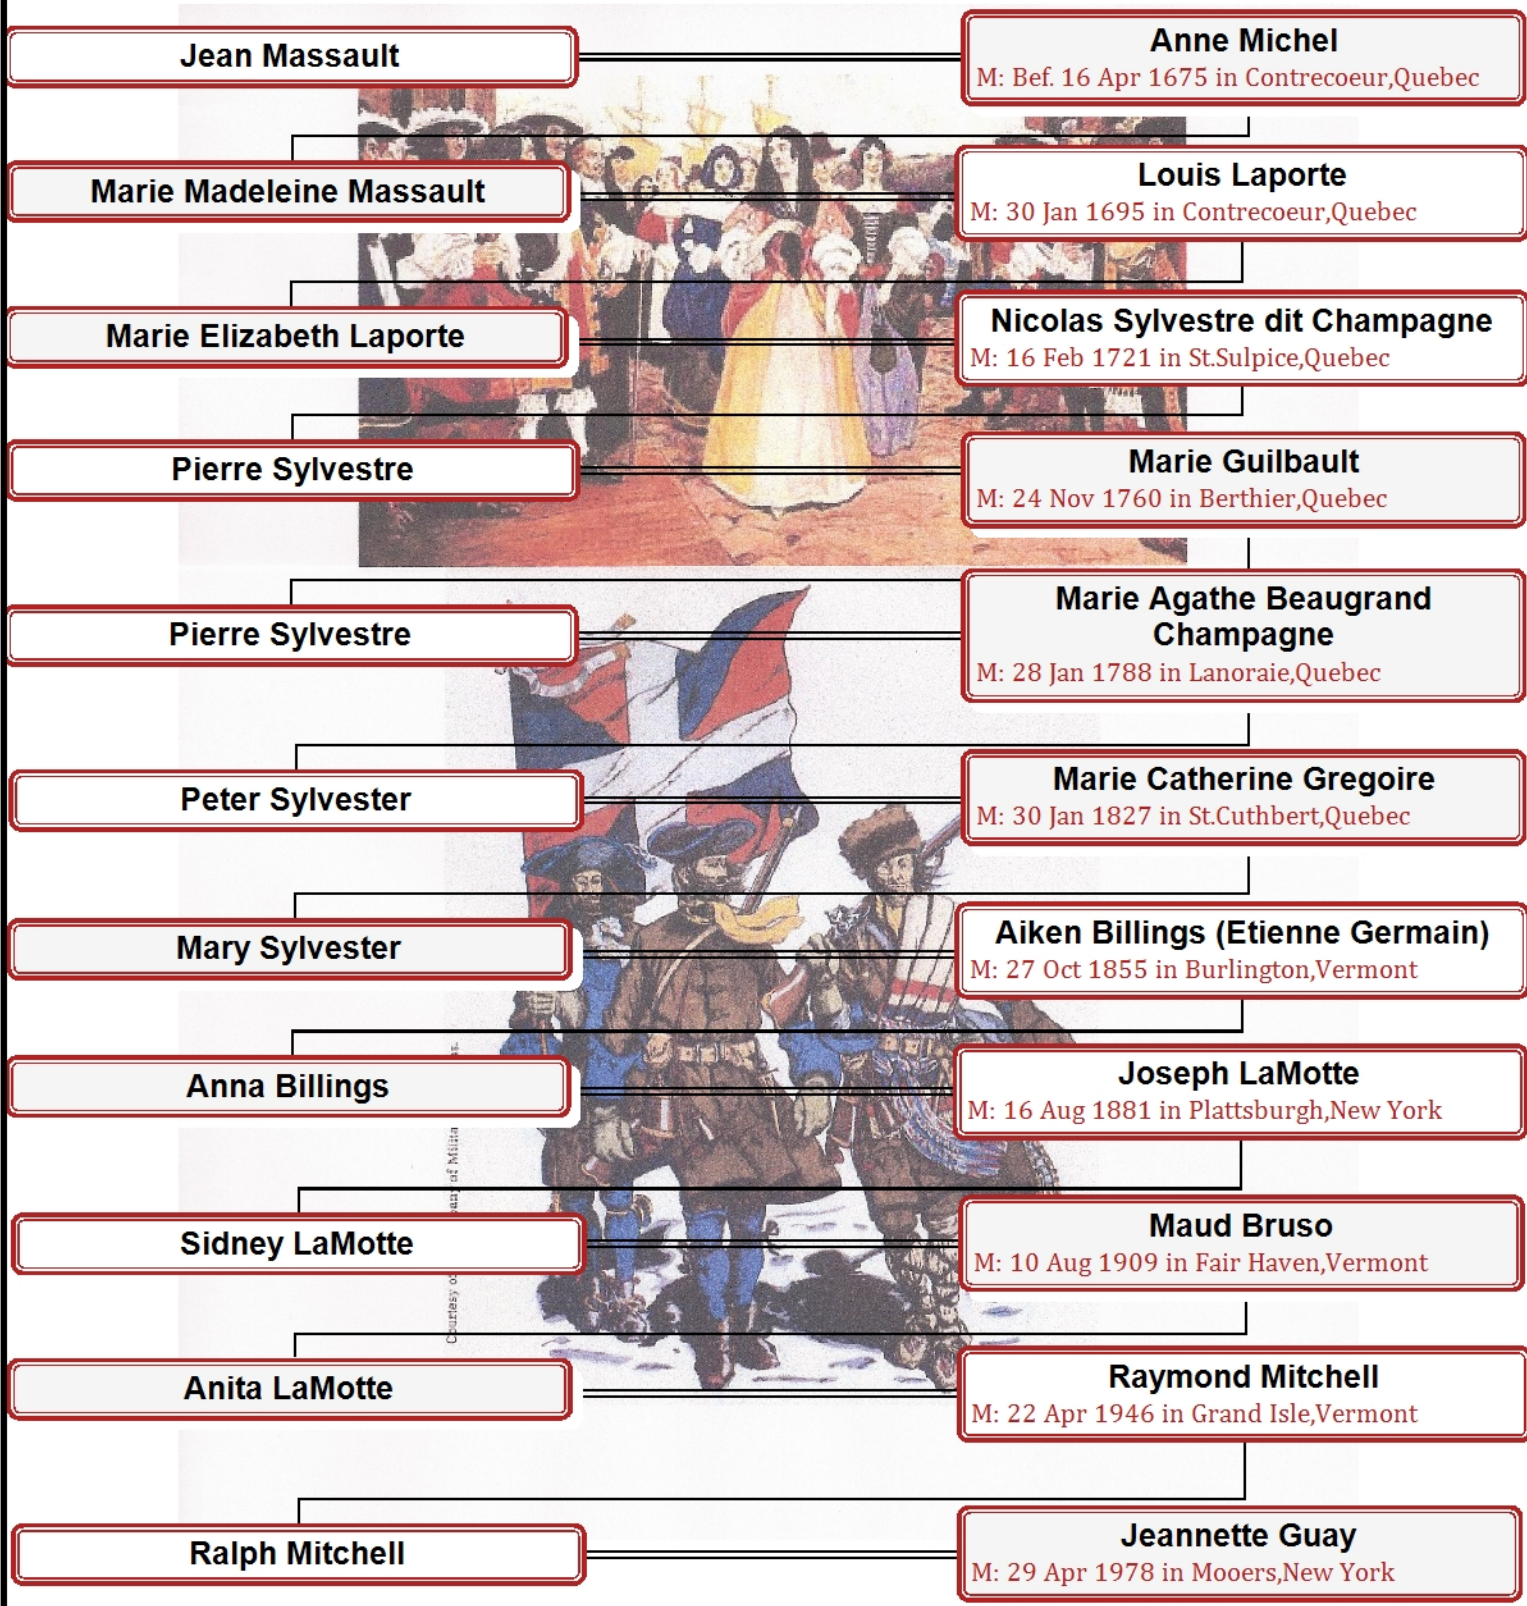

Anne Michel and Jean Massault to Ralph Mitchell